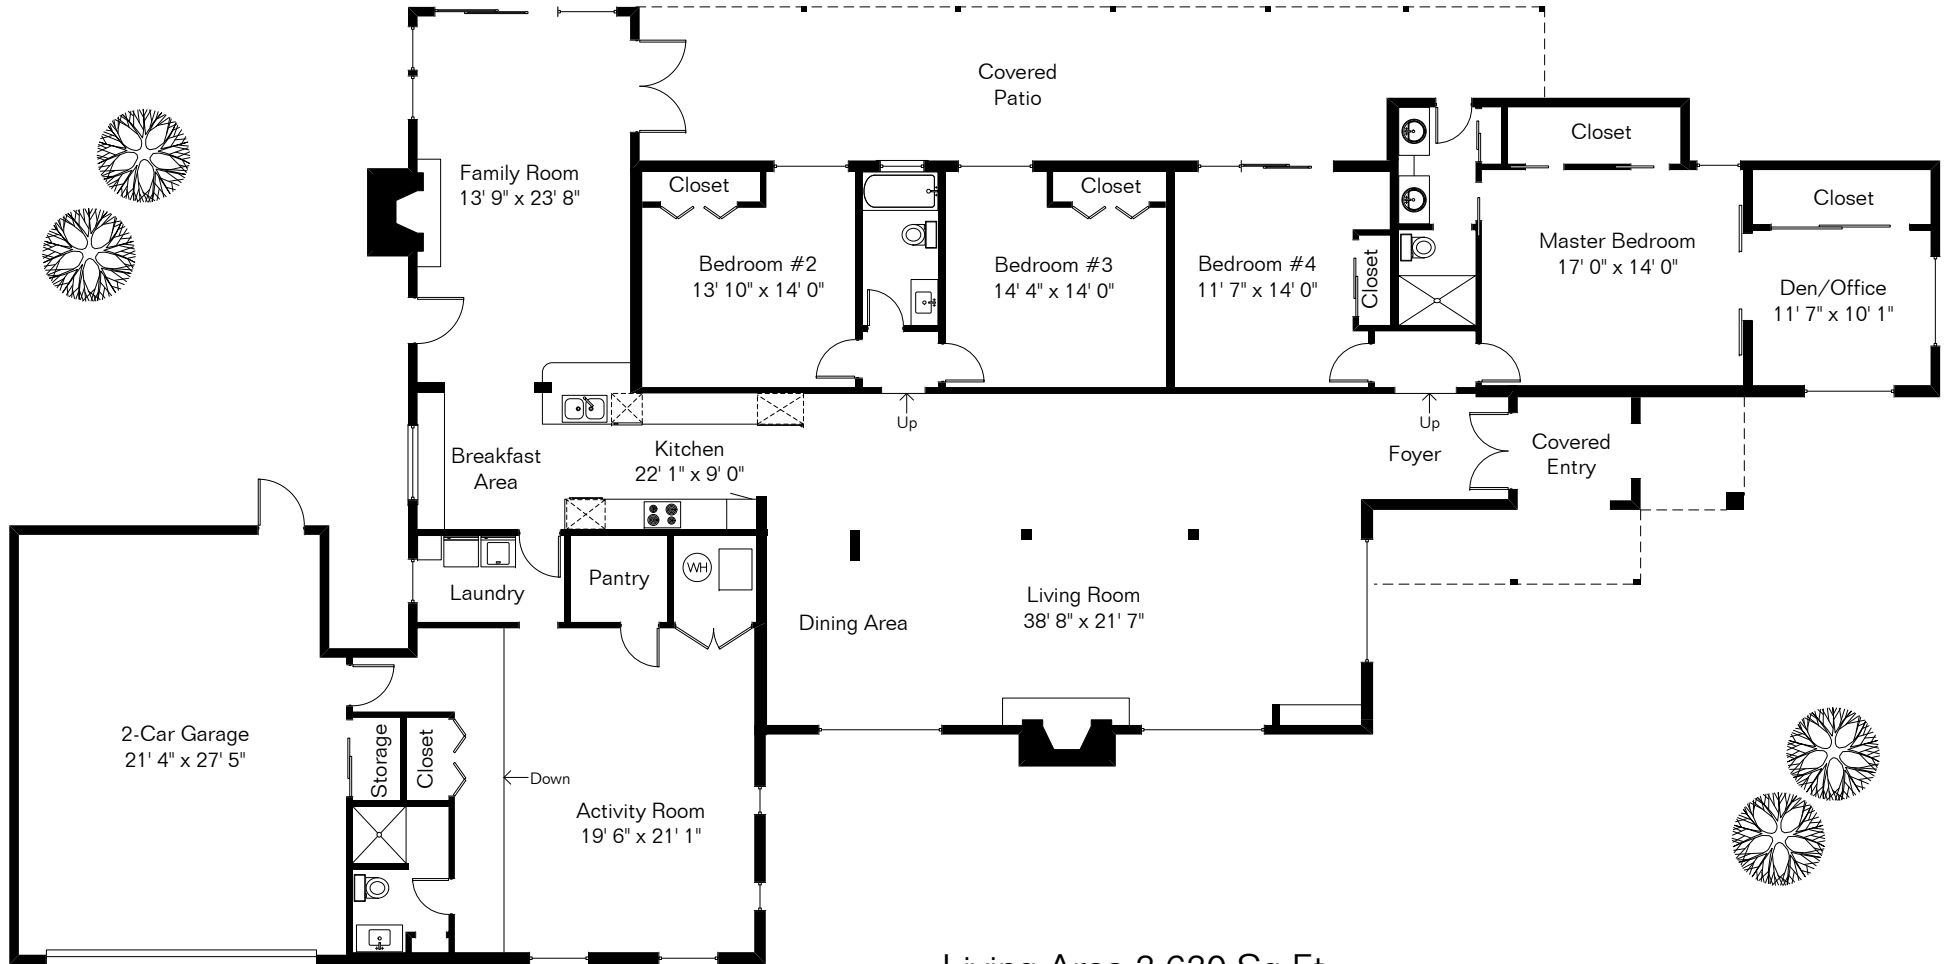

5630 E Via Arbolada

The square footages and room size information are deemed to be reliable but are not guaranteed and should be independently verified. This drawing is for marketing purposes only.

Pool Area

Living Area 3,630 Sq Ft
Garage 637 Sq Ft

Site Visit July 2024

Copyright 2024 Floor Plans First! LLC
All Rights Reserved.

Floor Plans First!
See the Floor Plan First!
FloorPlansFirst.com™
(520) 881-1500